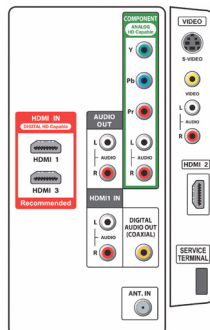

Loudspeakers

- Built-in speakers: 2

Convenience

- Ease of Installation: Autostore, PLL Digital Tuning, Plug & Play
- User convenience: Sleep Timer

- Ease of Use: Auto Volume Leveller (AVL), On Screen Display, Smart Picture, Smart Sound, Closed Captioning Full Text, Side Control
- Screen Format Adjustments: Widescreen, 4:3, Movie expand 14:9, Super Zoom, 16:9 subtitle
- Child Protection: Child Lock+Parental Control

Tuner/Reception/Transmission

- Aerial Input: 75 ohm F-type
- Tuner bands: Hyperband, S-Channel, UHF, VHF
- TV system: ATSC, NTSC
- Cable: Unscrambled Digital Cable -QAM
- Video Playback: NTSC

Connectivity

- AV 1: Audio L/R in, YPbPr
- Front / Side connections: S-video in, CVBS in, Audio L/R in, HDMI v1.3
- Audio Output - Digital: Coaxial (cinch)
- AV output: Audio (L/R) x1
- HDMI 1: Analog audio L/R in, HDMI v1.3
- HDMI 2: HDMI v1.3
- HDMI-CEC: One touch play, Power status, System standby

Power

- Mains power: 120V/60Hz
- Power consumption: 155 W
- Standby power consumption: 0.5W
- Ambient temperature: 5 °C to 35 °C

Dimensions

- Set dimensions in inch (W x H x D): 30.0 x 20.5 x 4.5 inch
- Set dimensions with stand in inch (W x H x D): 30.0 x 22.2 x 9.4 inch
- Product weight (lb): 19.5
- Weight incl. Packaging (lb): 25.0
- Box dimensions in inch (W x H x D): 35.9 x 24.1 x 8.2 inch
- VESA wall mount compatible: 200 x 200 mm
- Product weight (+stand) (lb): 20.6 lb

LCD WXGA display, 1366x768p

This WXGA display with state-of-the-art LCD screen technology gives you widescreen HD resolution of 1366 x 768p pixels. It produces brilliant flicker-free progressive scan pictures with optimum brightness and superb colors. This vibrant and sharp image will provide you with an enhanced viewing experience.

Dynamic Contrast

Special picture processing technology dynamically and seamlessly delivers vibrant images in bright scenes or reproduces a deep blacks and accurate rendering of darker colors and shades in dark scenes. You get the ultimate LCD picture: stable and clear images with enriched color performance and excellent contrast.

Integrated HDTV tuner

A built-in digital tuner receives and decodes ATSC off-air and unscrambled cable signals directly, so you can view digital high-definition TV programming without an additional set-up box.

Multiple AV inputs

Multiple AV inputs accommodate a variety of format choices in connecting video and audio devices (480i/p, 720p, 1080i).

HDMI input

HDMI makes an uncompressed digital RGB connection from the source to the screen. By eliminating conversion to an analog signal, it delivers an unblemished image. The non-degraded signal reduces flicker and leads to a clearer picture. HDMI intelligently communicates the highest output resolution with the source device. The HDMI input is fully backward compatible with DVI sources but includes digital audio. HDMI uses HDCP copy protection.

Dolby Digital

Because Dolby Digital and DTS, the world's leading digital multi-channel audio standards, make use of the way the human ear naturally processes sound, you experience superb quality surround sound audio with realistic spatial cues.

PC input via HDMI

With PC input you can use your TV as a PC monitor via a HDMI-DVI cable/converter.

Energy Star

Energy Star-labeled home electrical products are designed to use less energy - saving you money while reducing environmental pollution. In fact, Energy Star-compliant products consume less than 1 watt of power while in standby mode. As an Energy Star partner, Philips develops products that meet the Energy Star guidelines for energy efficiency. This is achieved by having low standby power consumption through innovatively designed standby circuitry and stringent selection of components made with high efficiency materials.